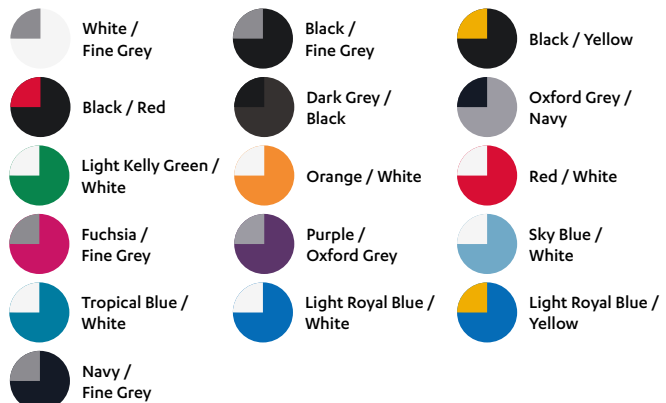

Farben

Bevorzugte Veredelungstechnik